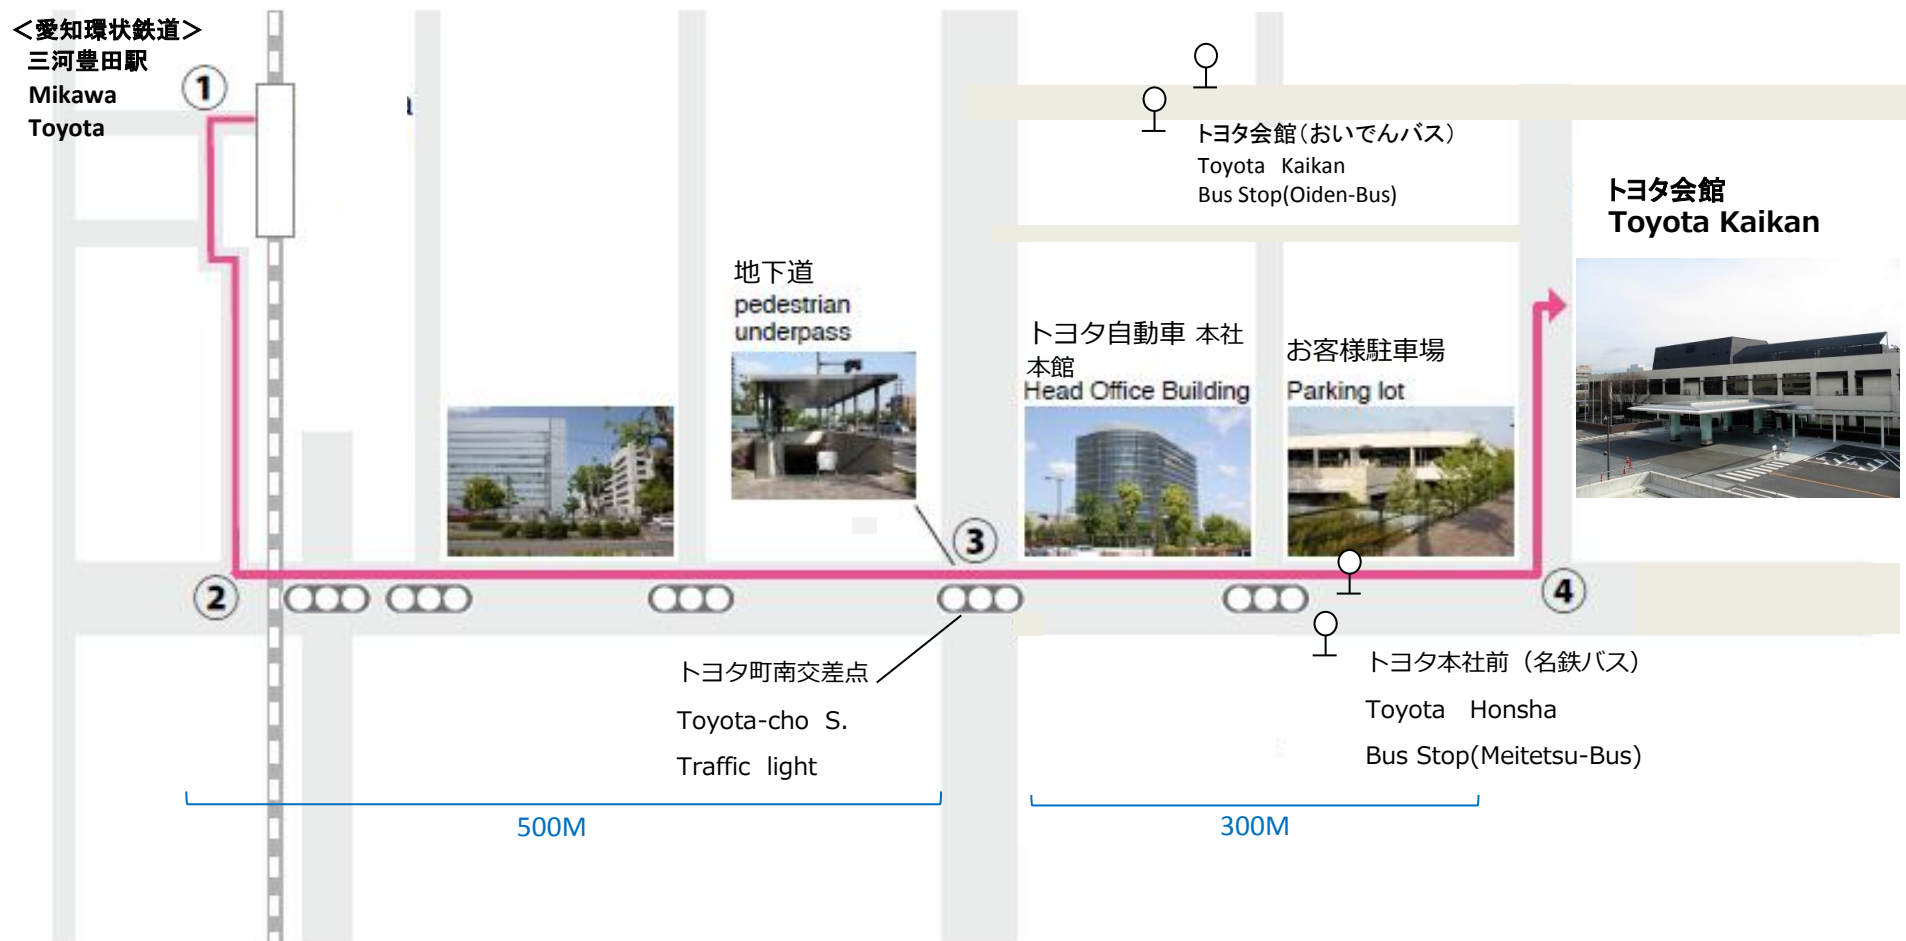

## トヨタ会館

住所： 〒471-0826 愛知県豊田市トヨタ町1番地

電話： 0565-29-3345

## Route map from Mikawa-Toyota Station to the museum

Address : 1 Toyota-cho, Toyota, Aichi, 471-0826 Japan

Telephone : 0565 29 3345 (in Japan)

+81 565 29 3345 (from overseas)

- ① Exit Mikawa-Toyota Station and walk in the left direction along the railroad for about 300 meters until reaching a large street.
- ② Turn left and keep on the street for about 500 meters to the Toyota-cho S. crossing.
- ③ Go straight through the pedestrian underpass and continue the street, keeping the tall, black-color building and then Parking lot to your left for about 300 meters.
- ④ You will find the entrance signboard of Toyota Kaikan in your left side.